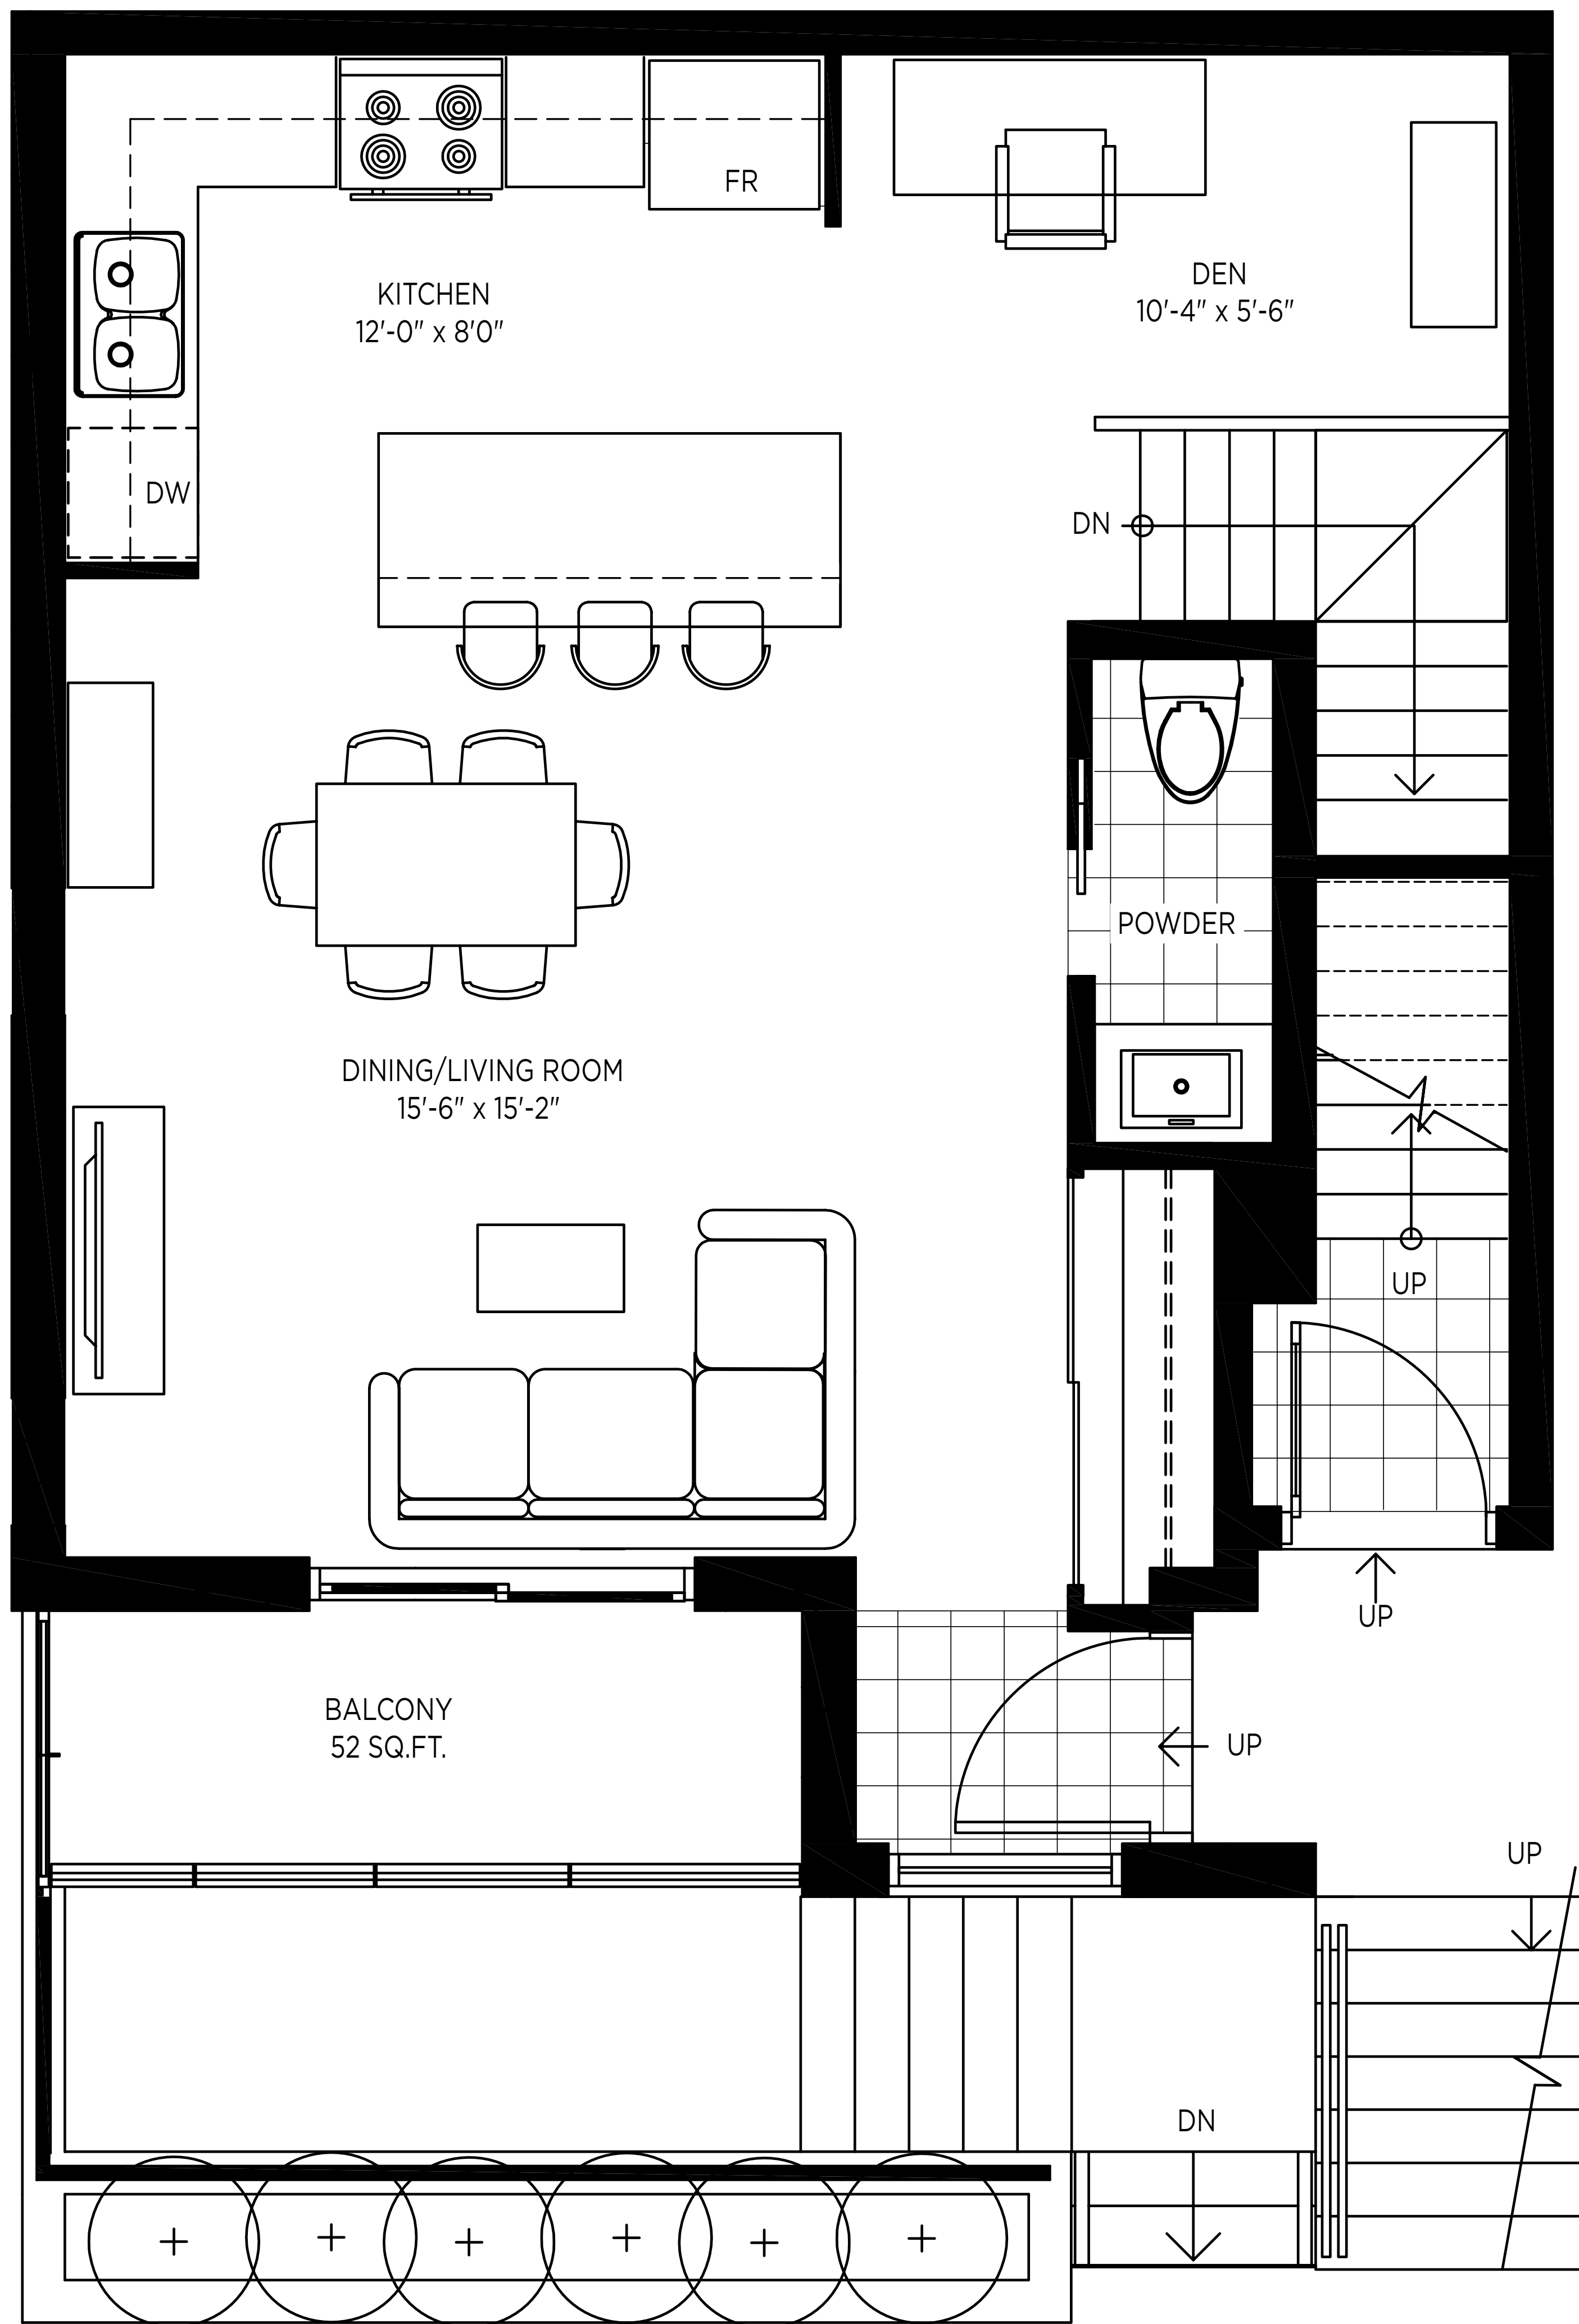

Splendido 1180 SQ. FT.

2 BEDROOM + DEN - INTERIOR UNIT

MAIN LEVEL

LOWER LEVEL