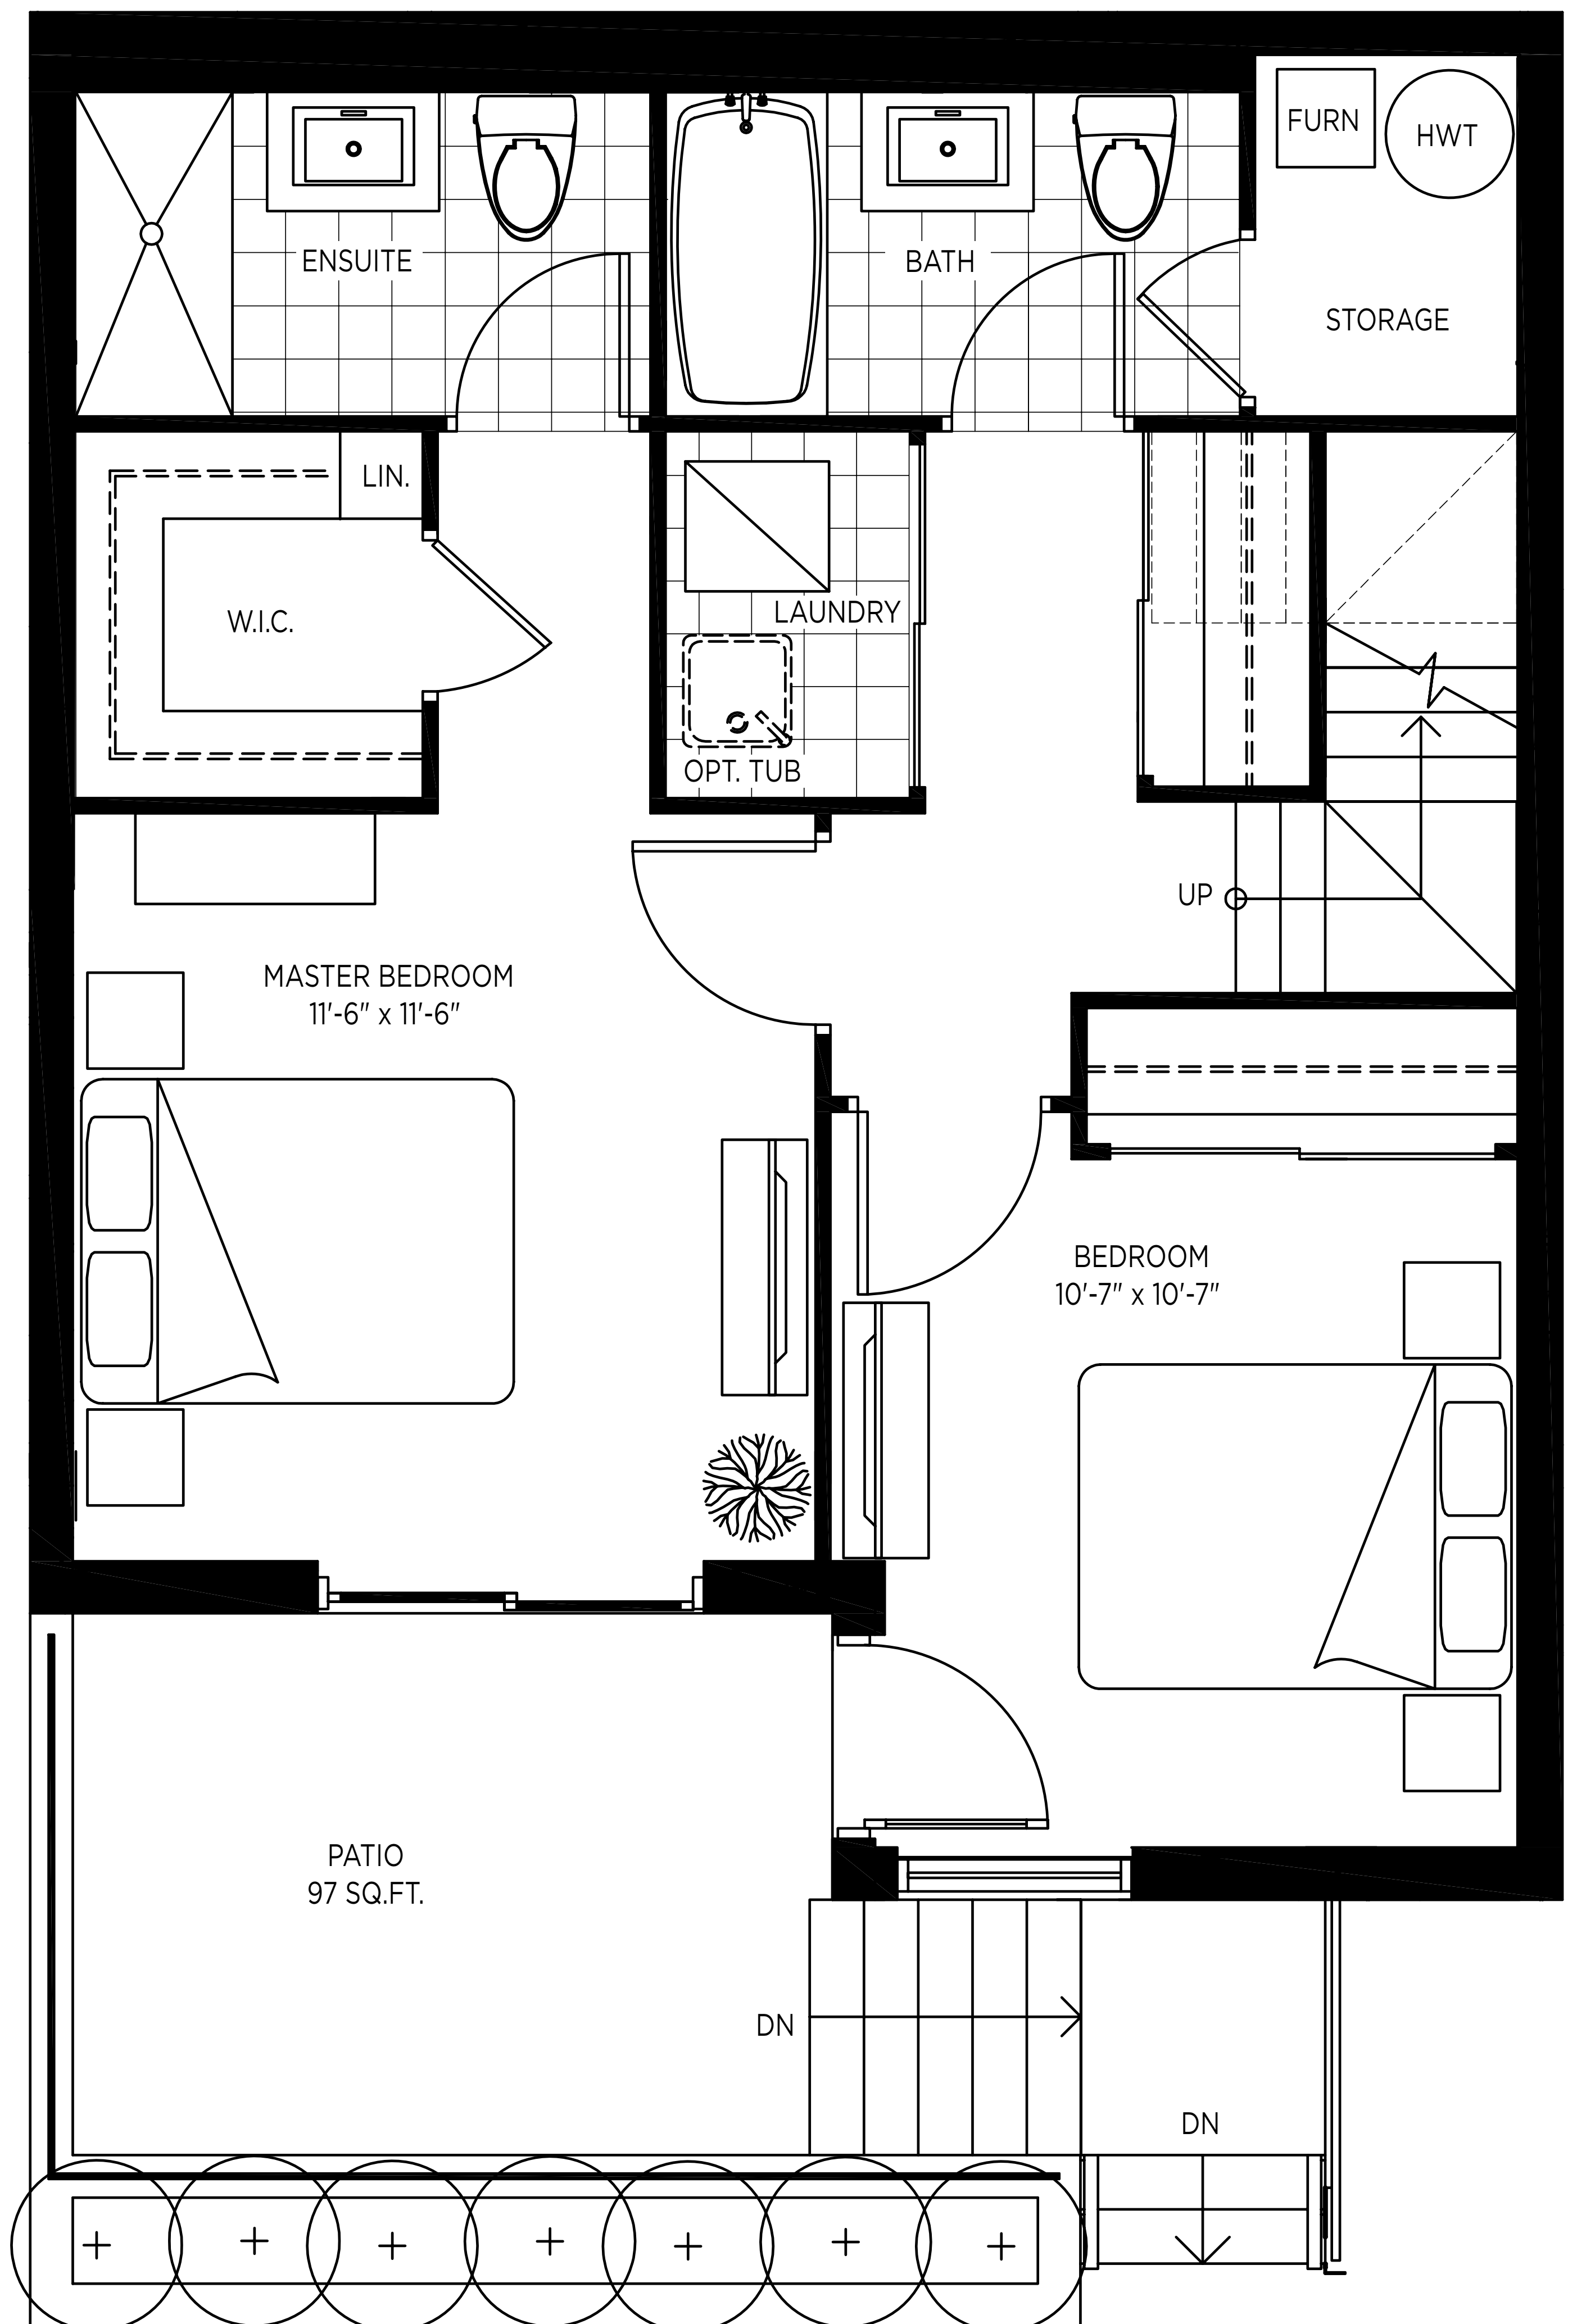

Splendido 1180 SQ. FT.

2 BEDROOM + DEN - INTERIOR UNIT

MAIN LEVEL

LOWER LEVEL